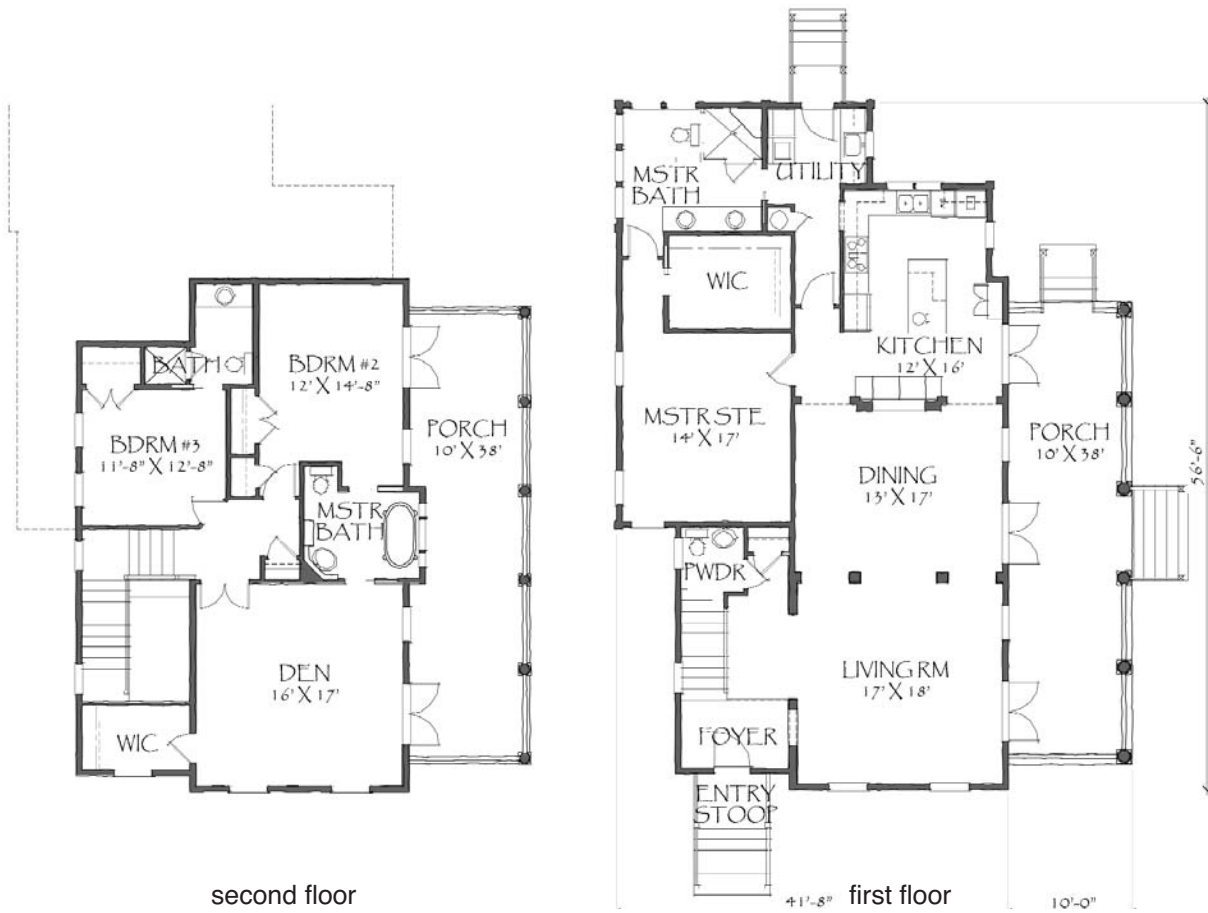

# Surfclam

The **S01A** model has 2509 square feet with 3 bedrooms and 3.5 bathrooms.

It was designed by Moser Design Group.

second floor

first floor

All dimensions are approximate, and are subject to field variation.