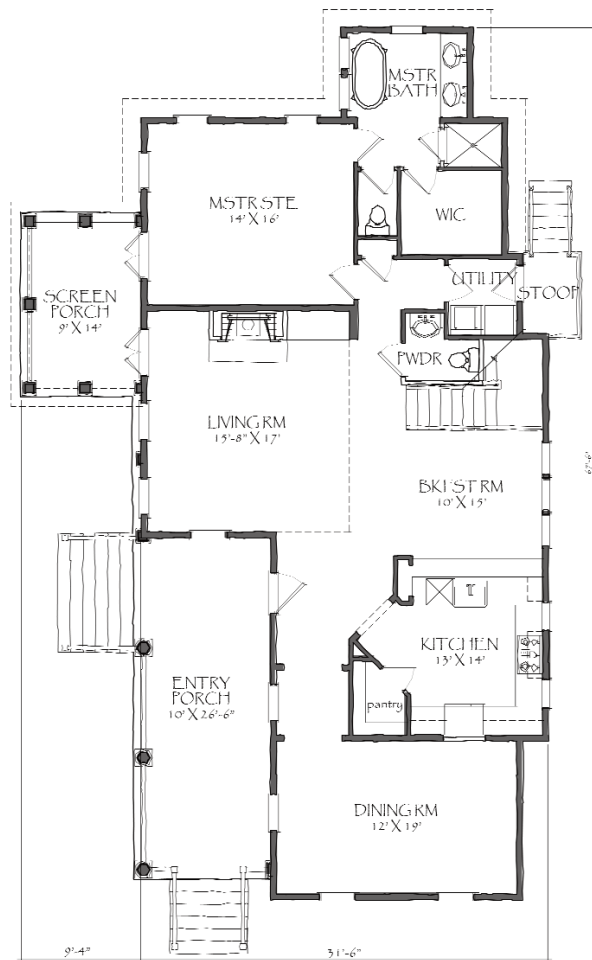

Sea Grass

The **S05A** model has 2480 square feet with 3 bedrooms and 2.5 bathrooms.

It was designed by Moser Design Group.

second floor

first floor

All dimensions are approximate, and are subject to field variation.