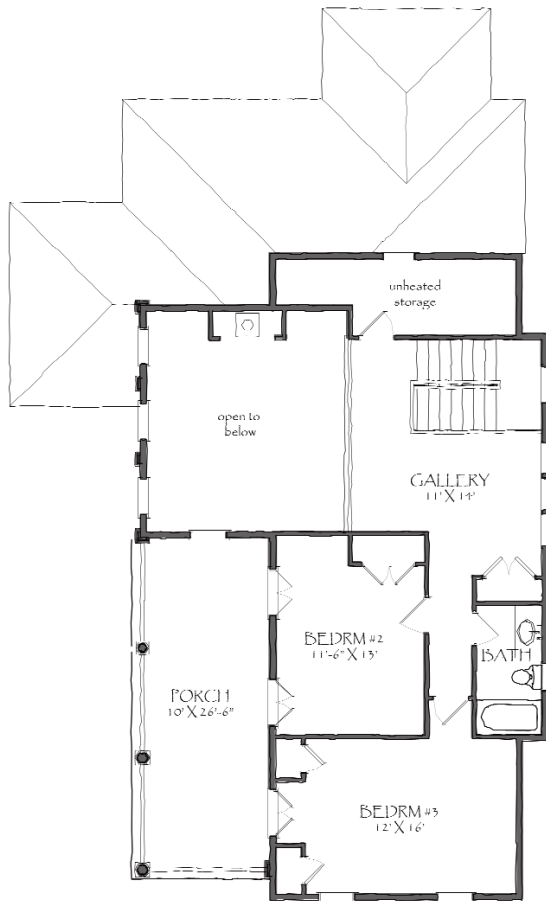

Sea Grass

The **S05A** model has 2480 square feet with 3 bedrooms and 2.5 bathrooms.

It was designed by Moser Design Group.

second floor

first floor

All dimensions are approximate, and are subject to field variation.