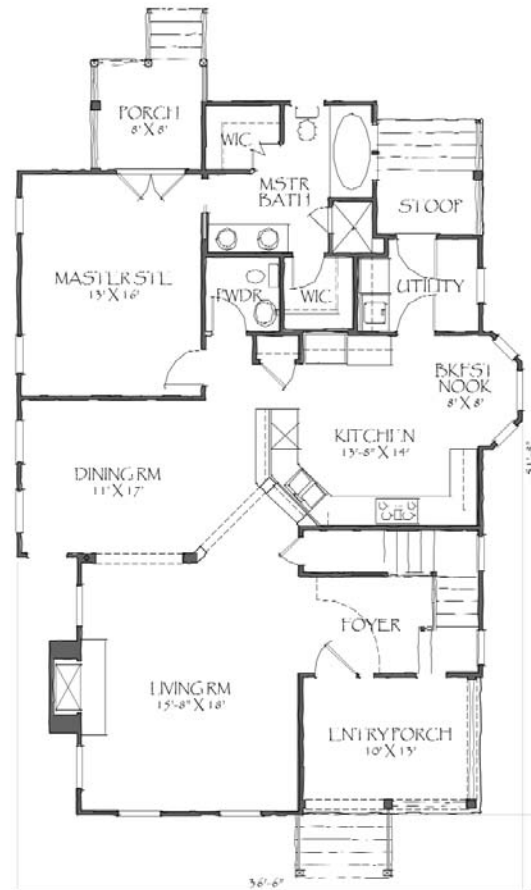

Scotch Bonnet

The **SC08B** model has 1946 square feet with 3 bedrooms and 2.5 bathrooms.

It was designed by Moser Design Group.

second floor

first floor

All dimensions are approximate, and are subject to field variation.