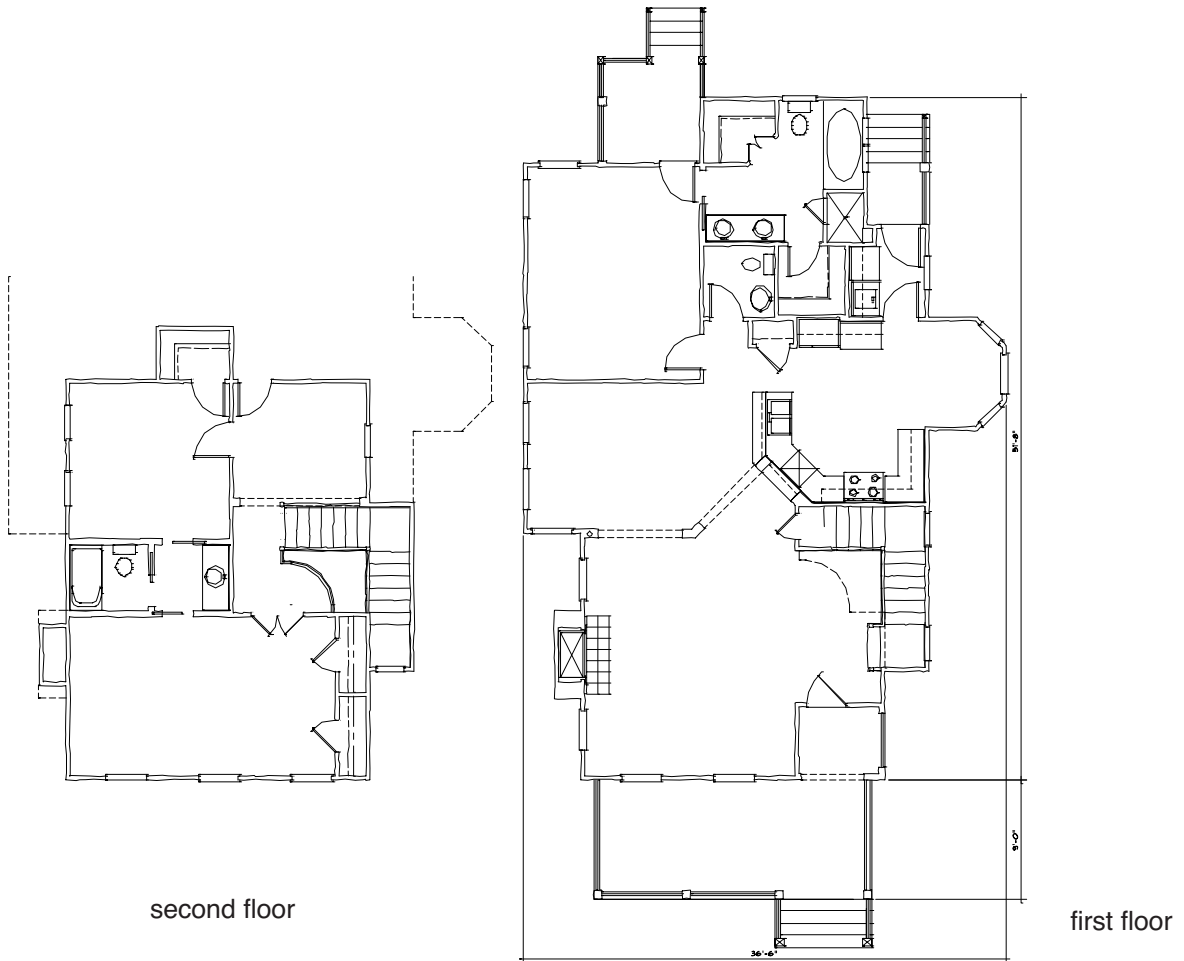

Sanderling

The **SC08A** model has 2067 square feet with 3 bedrooms and 2.5 bathrooms.

It was designed by Moser Design Group.

All dimensions are approximate, and are subject to field variation.