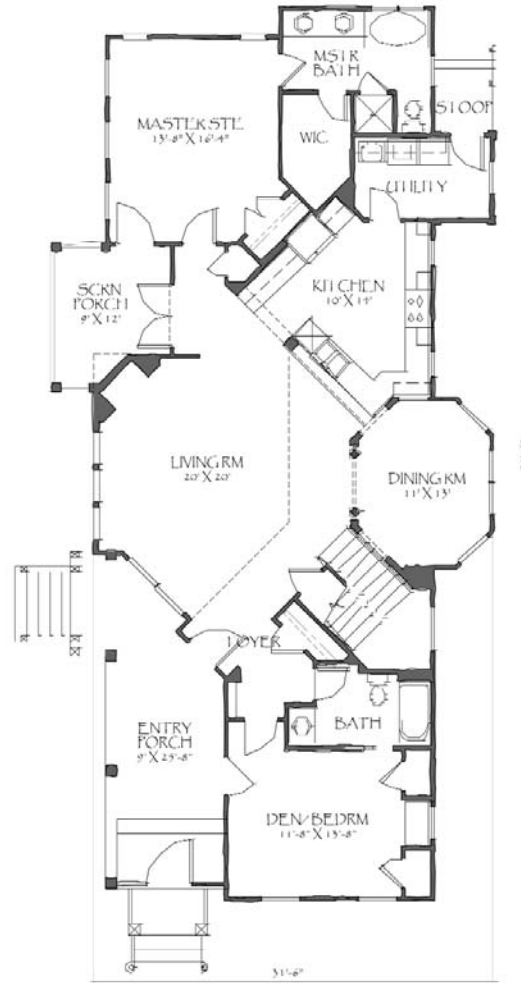

Sand Dollar

The **S06A** model has 2265 square feet with 3 bedrooms and 3 bathrooms.

It was designed by Moser Design Group.

All dimensions are approximate, and are subject to field variation.