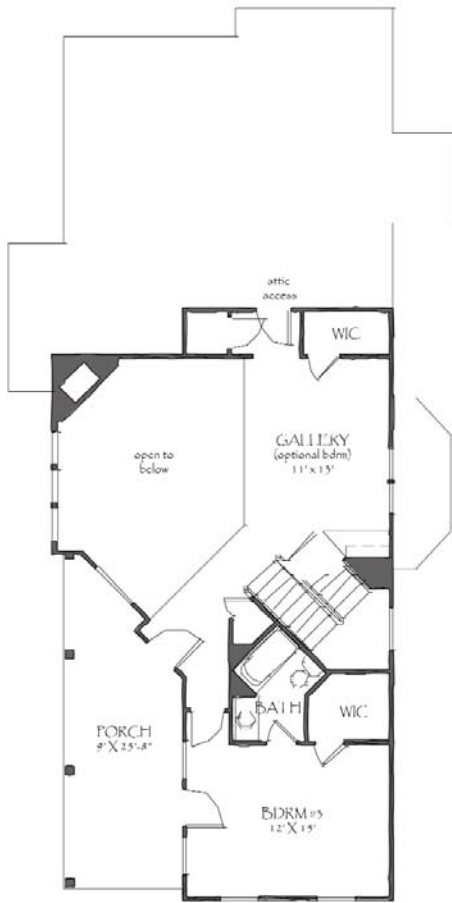

Sand Dollar

The **S06A** model has 2265 square feet with 3 bedrooms and 3 bathrooms.

It was designed by Moser Design Group.

All dimensions are approximate, and are subject to field variation.