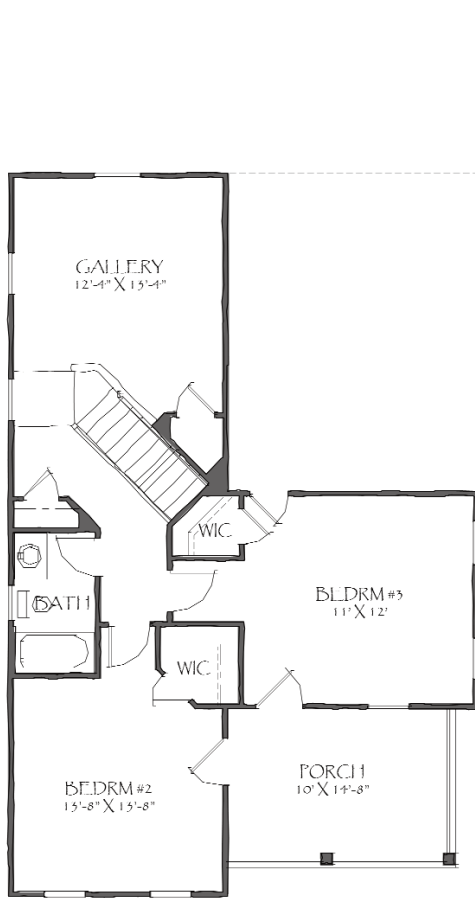

Oyster Shell

The **B05A** model has 1986 square feet with 4 bedrooms and 2.5 bathrooms.

It was designed by Moser Design Group.

All dimensions are approximate, and are subject to field variation.