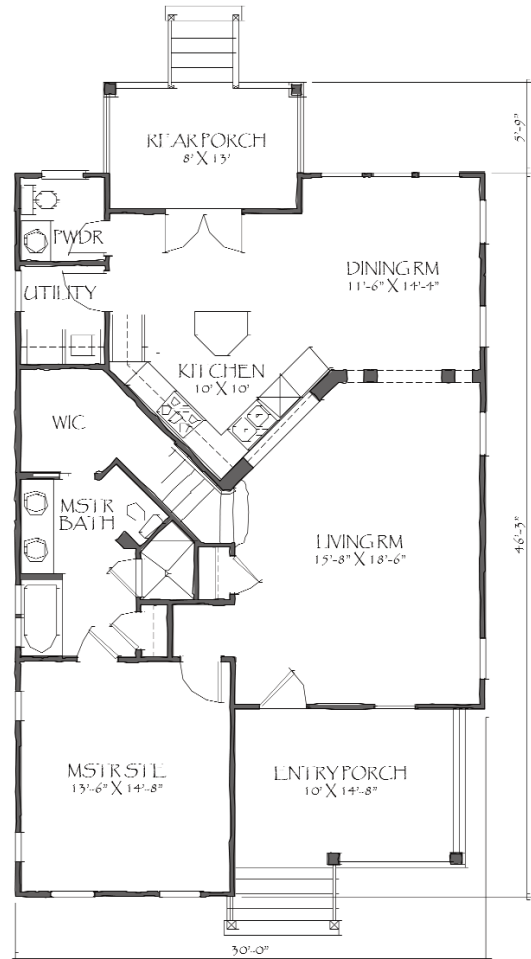

Oyster Shell

The **B05A** model has 1986 square feet with 4 bedrooms and 2.5 bathrooms.

It was designed by Moser Design Group.

All dimensions are approximate, and are subject to field variation.