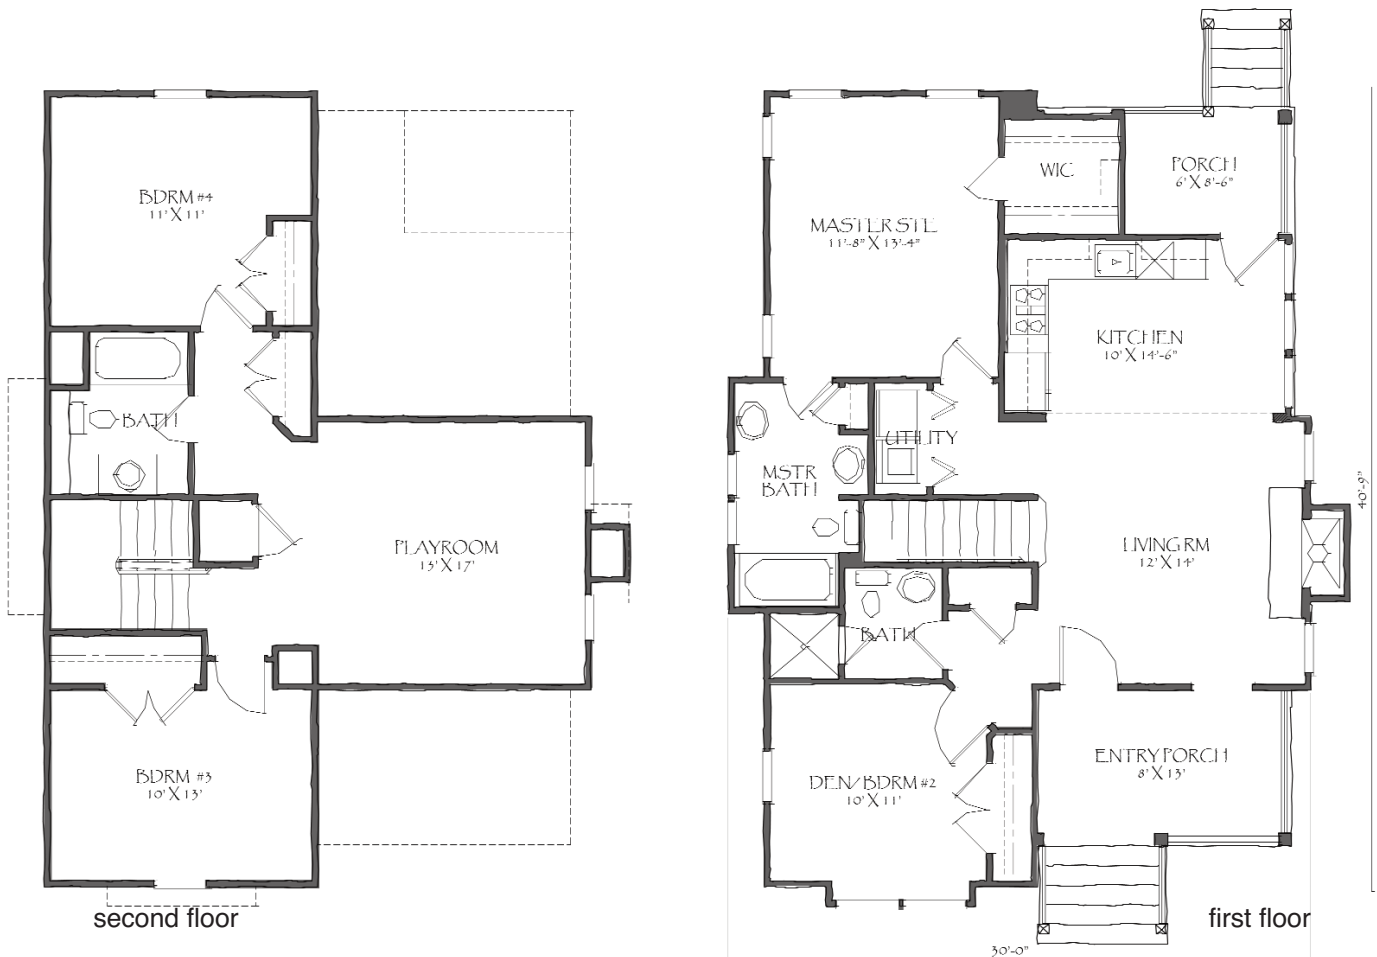

## *Dove Shell*

The **B01A** model has 1658 square feet with 4 bedrooms and 3 bathrooms.

It was designed by Moser Design Group.

All dimensions are approximate, and are subject to field variation.