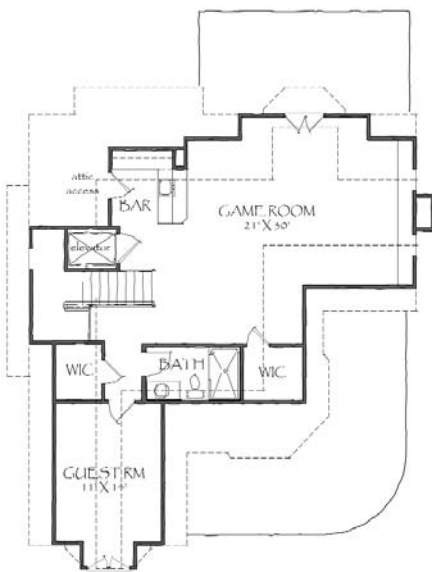

Conch

The **M05A** model has 2798 square feet with another 932 optional square feet, 4 bedrooms and 4.5 bathrooms.

It was designed by Moser Design Group.

third floor

second floor

first floor

All dimensions are approximate, and are subject to field variation.