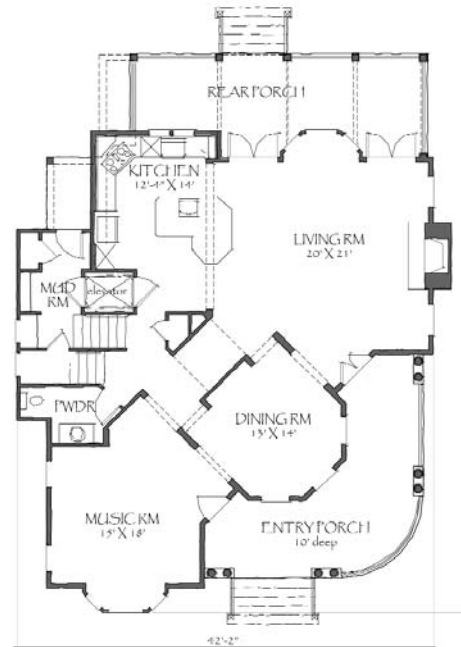

Conch

The **M05A** model has 2798 square feet with another 932 optional square feet, 4 bedrooms and 4.5 bathrooms.

It was designed by Moser Design Group.

third floor

second floor

first floor

All dimensions are approximate, and are subject to field variation.