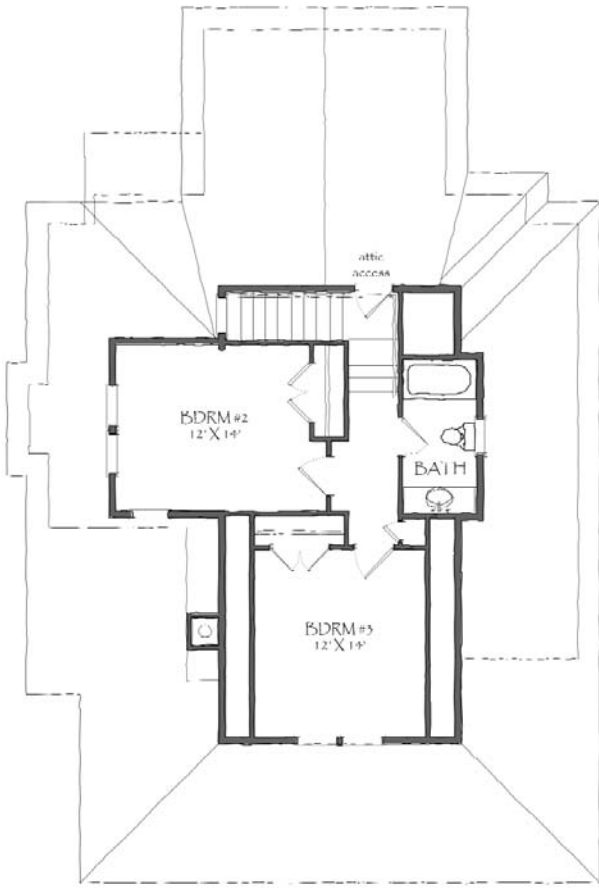

# Calico Scallop

The **SC01A** model has 1831 square feet with 3 bedrooms and 2.5 bathrooms.

It was designed by Moser Design Group.

All dimensions are approximate, and are subject to field variation.