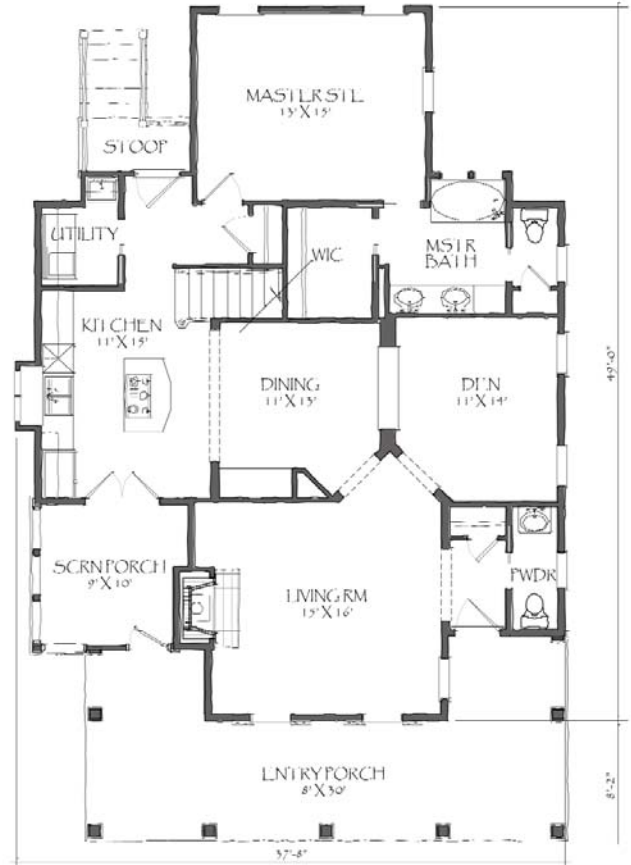

# Calico Scallop

The **SC01A** model has 1831 square feet with 3 bedrooms and 2.5 bathrooms.

It was designed by Moser Design Group.

All dimensions are approximate, and are subject to field variation.