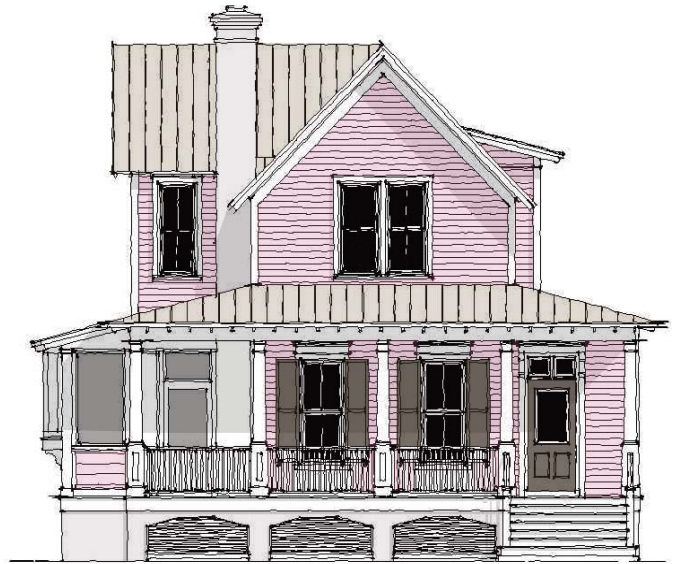

# Calico Scallop

The **SC01A** model has 1831 square feet with 3 bedrooms and 2.5 bathrooms.

It was designed by Moser Design Group.

All dimensions are approximate, and are subject to field variation.