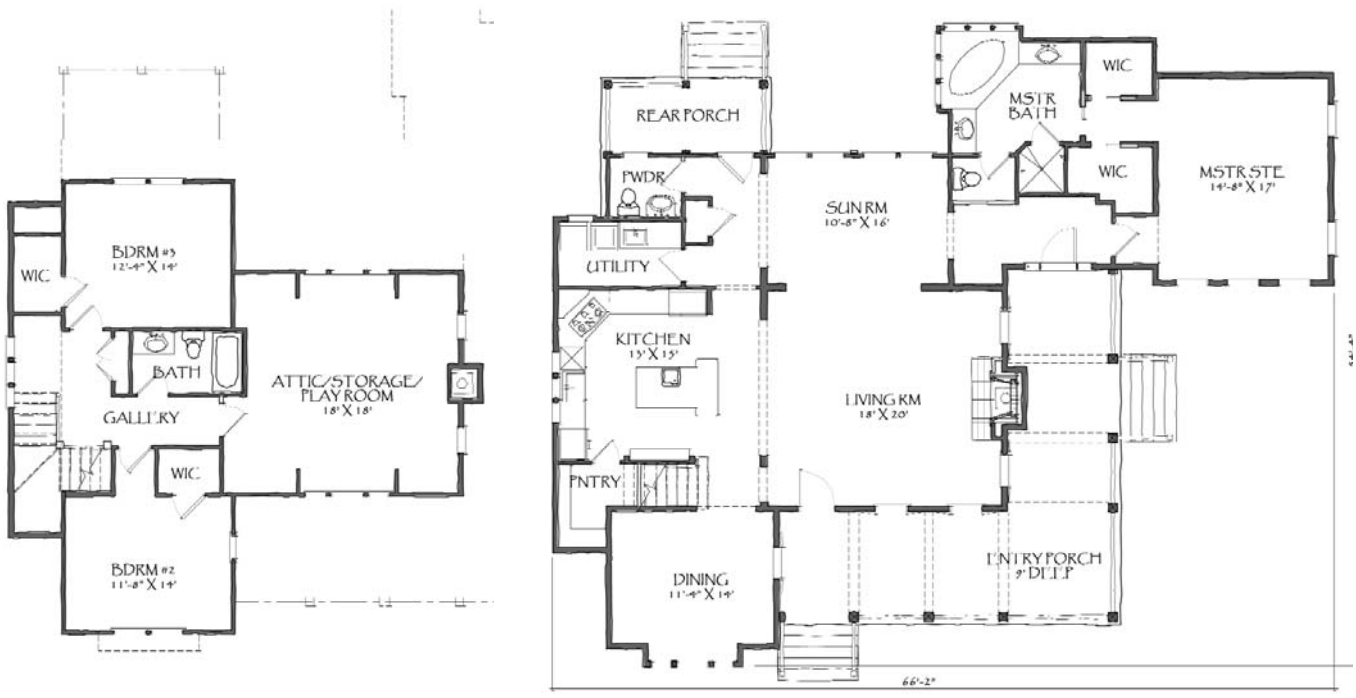

Angel Wing

The **LC10A** model has 2457 square feet with 3 bedrooms and 2.5 bathrooms.

It was designed by Moser Design Group.

second floor

first floor

All dimensions are approximate, and are subject to field variation.