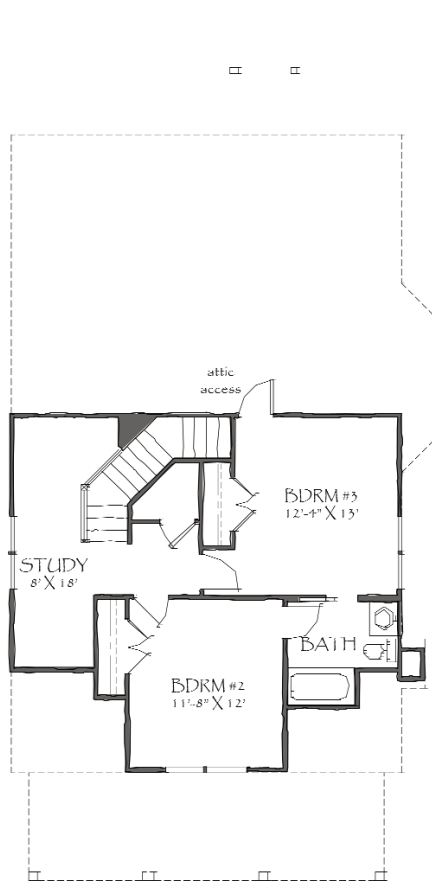

Abalone

The **SC05A** model has 1833 square feet with 3 bedrooms and 3 bathrooms.

It was designed by Moser Design Group.

second floor

first floor

All dimensions are approximate, and are subject to field variation.