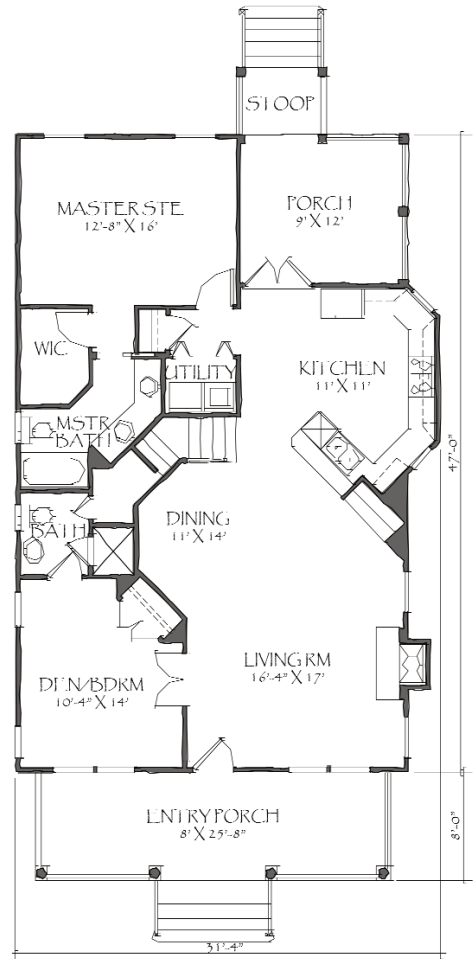

Abalone

The **SC05A** model has 1833 square feet with 3 bedrooms and 3 bathrooms.

It was designed by Moser Design Group.

second floor

first floor

All dimensions are approximate, and are subject to field variation.